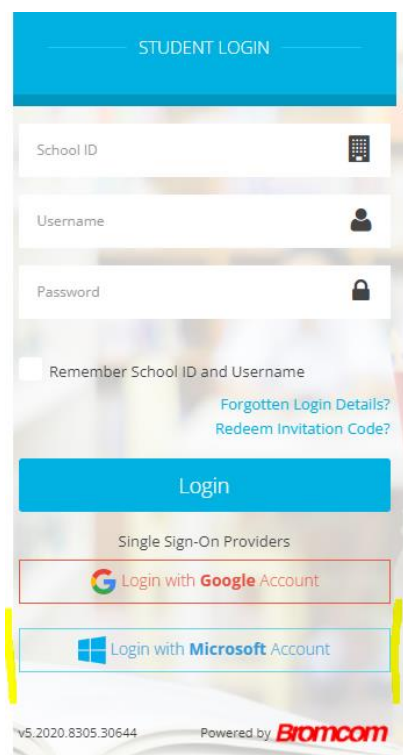

How to access homework using Bromcom Student Portal

All of your child's homework is set using the student portal on Bromcom. You can access this in one of two ways:

Via the school website

1. Click on the student area, then scroll down and click on student portal

2. Click on log in with Microsoft account, then enter your school username and password
3. You will be able to view your homework on the home page of your dashboard

How to access homework using Bromcom Student Portal